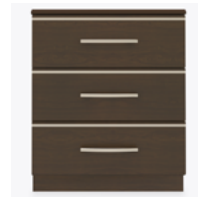

Aluminum Inlay

This collection is identified by $\frac{3}{8}$ " brushed aluminum inlays.

Other Chest Styles

Hollywood chest styles include 3, 4, 5 and 6 drawer versions.

10 Year Warranty

We offer a 10 Year Performance Warranty on both construction and finish, so the product is guaranteed to stay looking like new for 10 years.